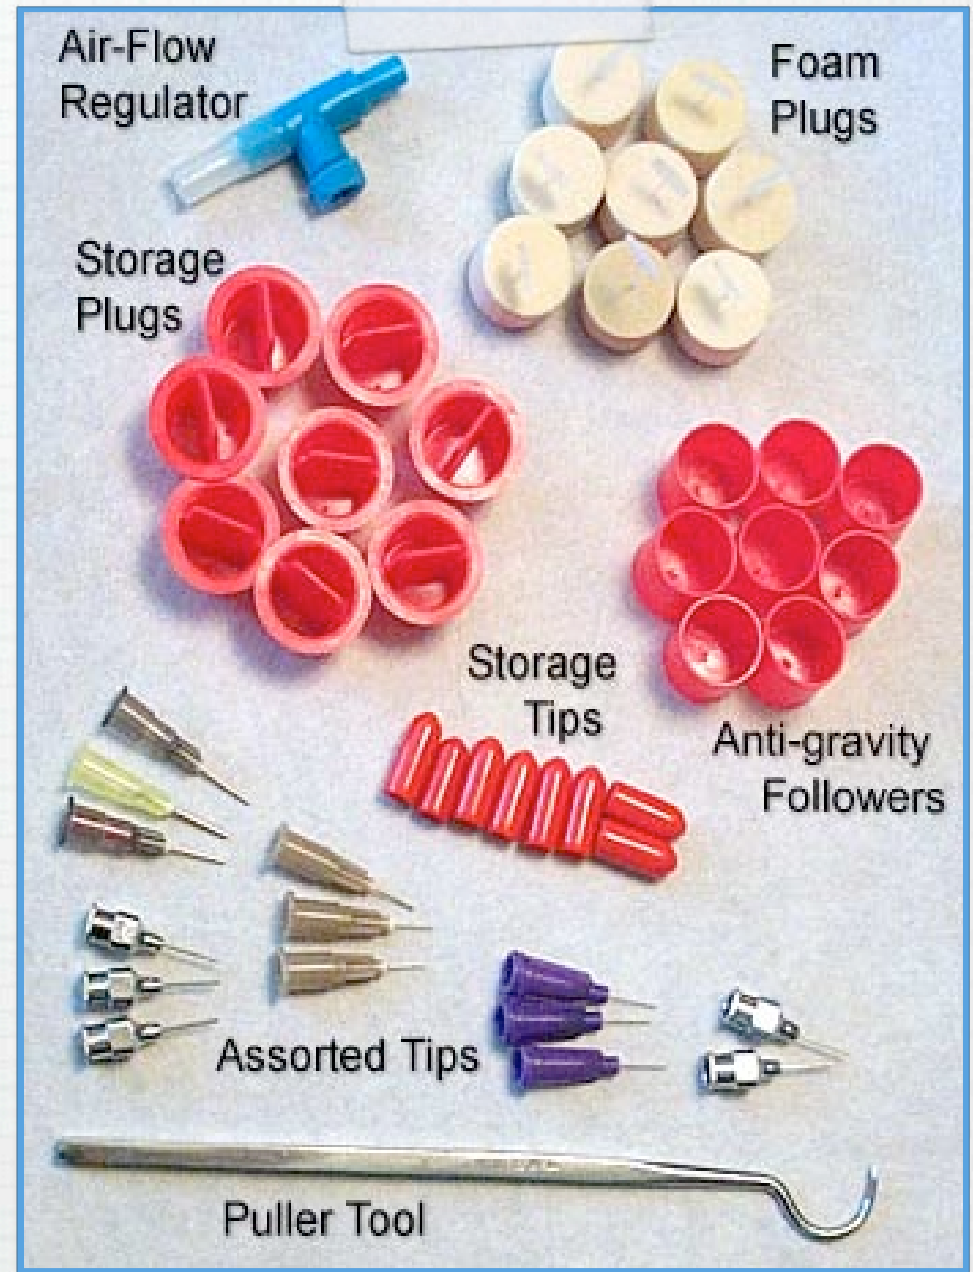

# AirPen® Pro Dispenser

Is a hand held, air-powered tool for drawing fine **decorative details** or for filling intricate areas.

Paints, glues, glazes, and other viscous media are **effortlessly dispensed** by placing a finger over the flow control hole.