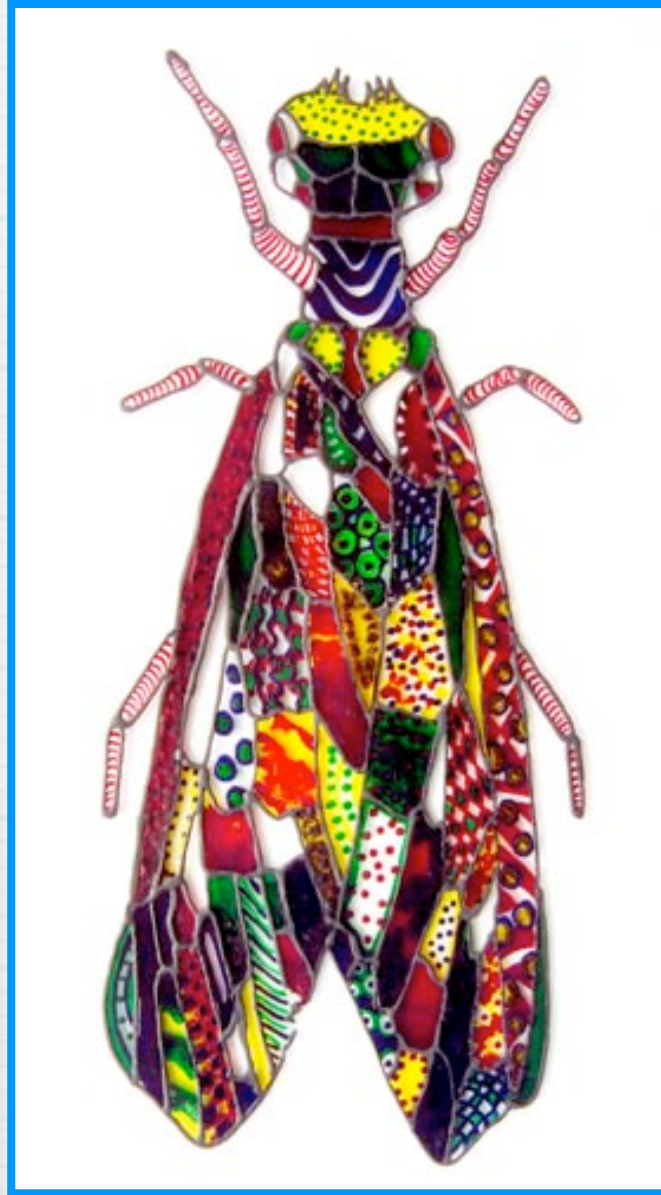

# AirPen® Pro Dispenser

Is a hand held, air-powered tool for drawing fine **decorative details** or for filling intricate areas.

Paints, glues, glazes, and other viscous media are **effortlessly dispensed** by placing a finger over the flow control hole.

Fired ceramic glaze - dots and lines

Ceramic tiles and bowl, glass tile

Liquid leading and glass paint

**24K fire gold and  
ceramic glazes**

**Liquid leading  
and glass paint**

**Glue dots using  
"Pick and Place"  
accessory tool**